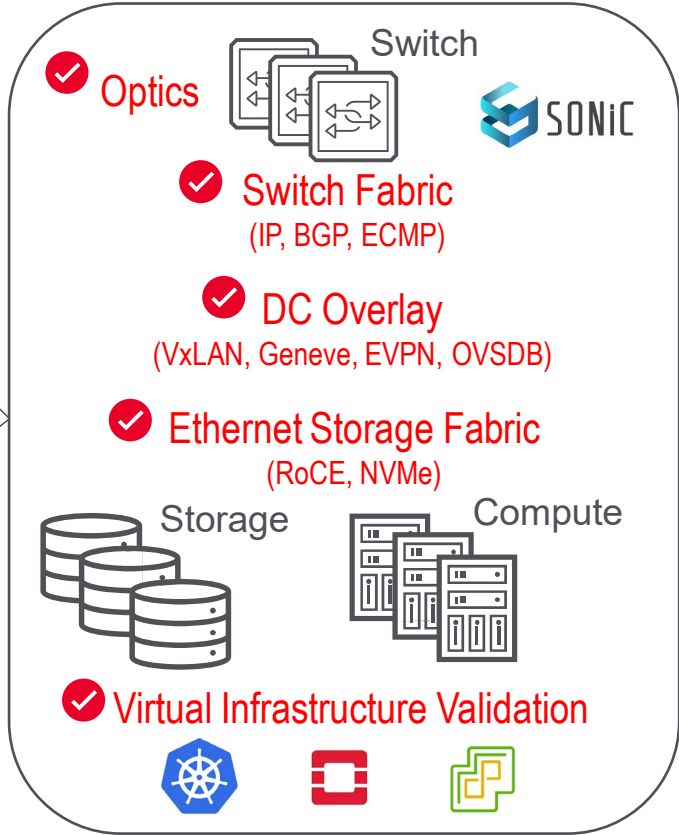

Validating Hyperscale Data Centers

↩
✓ End-to-End Application and Security Policy Validation
 →
✓ Automation & CI / CD

✓ API Performance
✓ MACsec / IPsec

Data Center (DC)

[Click red text to learn more](#)

Legend

✓ Key validation points