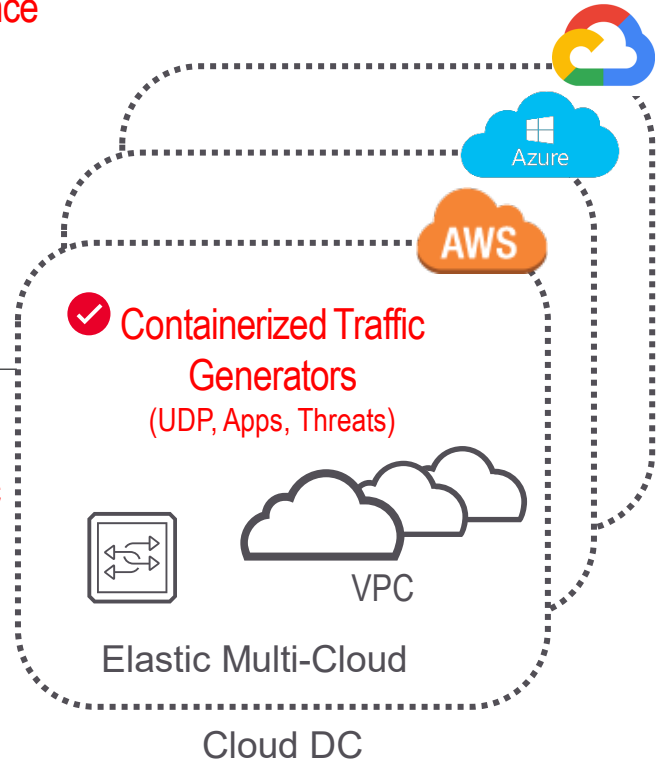

Validating Hyperscale Data Centers

↩
✓ End-to-End Application and Security Policy Validation
 →
✓ Automation & CI / CD

✓ API Performance
✓ MACsec / IPsec

Data Center (DC)

[Click red text to learn more](#)

Legend

✓ Key validation points