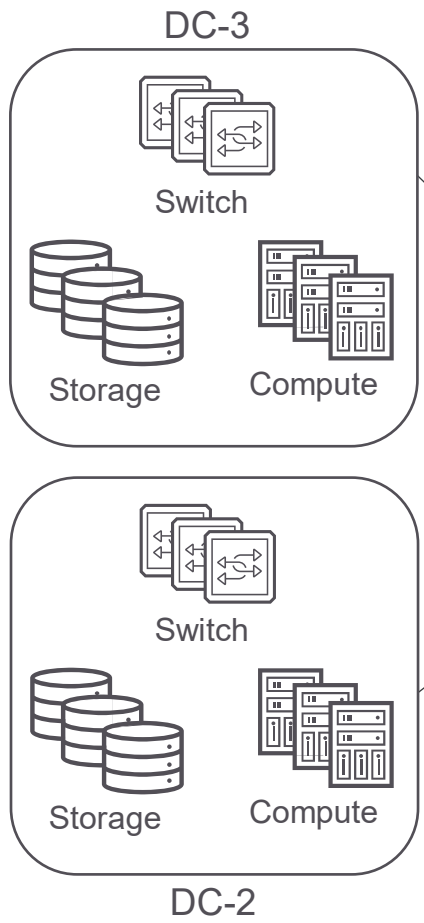

Validating Hyperscale Data Centers

↩
✓ End-to-End Application and Security Policy Validation
 →
✓ Automation & CI / CD

✓ API Performance
✓ MACsec / IPsec

Data Center (DC)

[Click red text to learn more](#)

Legend

✓ Key validation points