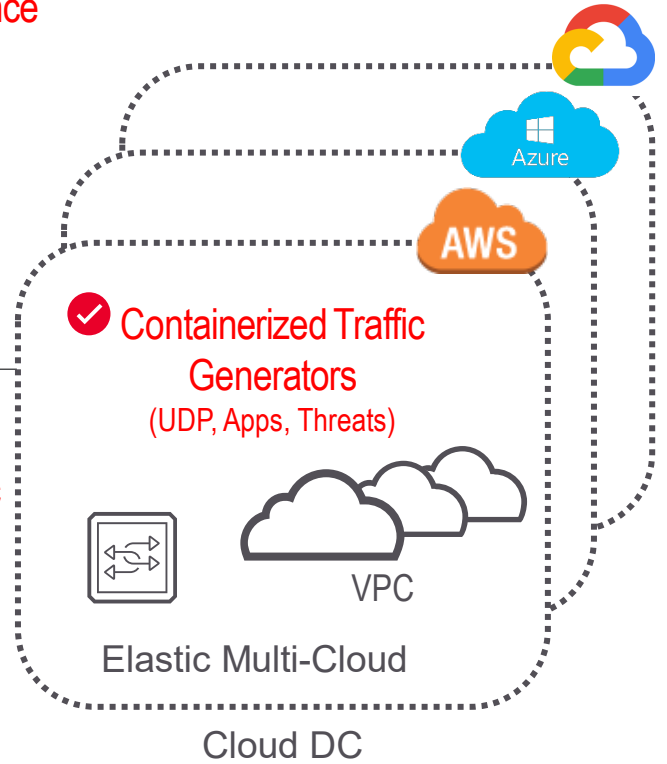

Validating Hyperscale Data Centers

↩
✔ End-to-End Application and Security Policy Validation
 →

✔ Automation & CI / CD
 

✔ API Performance

✔ MACsec / IPsec

Data Center (DC)

[Click red text to learn more](#)

Legend

✔ Key validation points