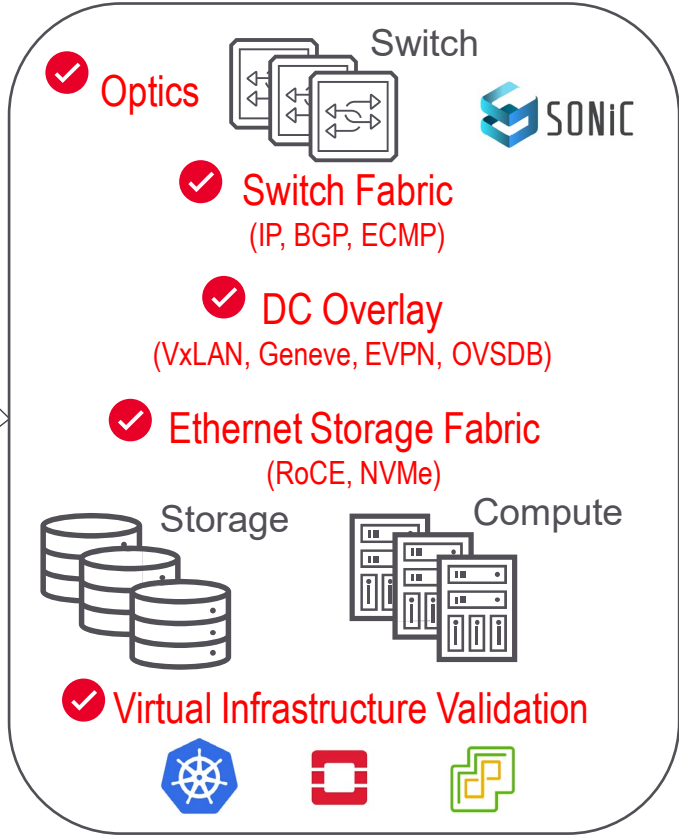

Validating Hyperscale Data Centers

↩
✔ End-to-End Application and Security Policy Validation
 →

✔ Automation & CI / CD
 

✔ API Performance

✔ MACsec / IPsec

Data Center (DC)

[Click red text to learn more](#)

Legend

✔ Key validation points