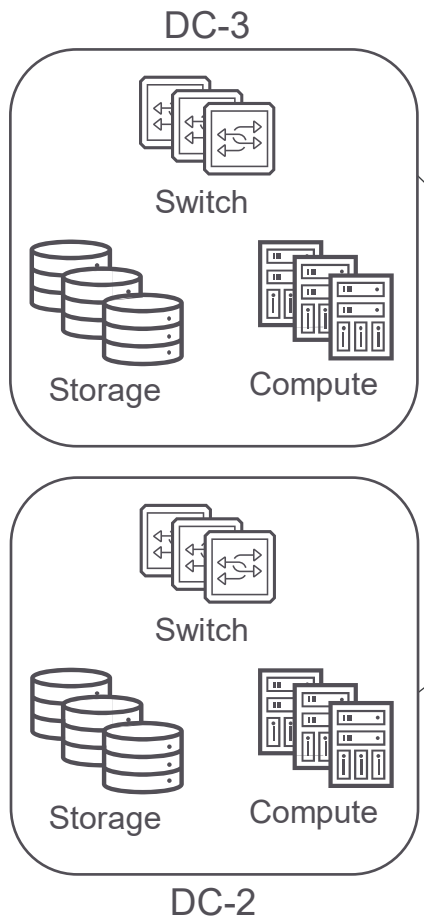

Validating Hyperscale Data Centers

↩
✔ End-to-End Application and Security Policy Validation
 →

✔ Automation & CI / CD
 

✔ API Performance

✔ MACsec / IPsec

Data Center (DC)

[Click red text to learn more](#)

Legend

✔ Key validation points