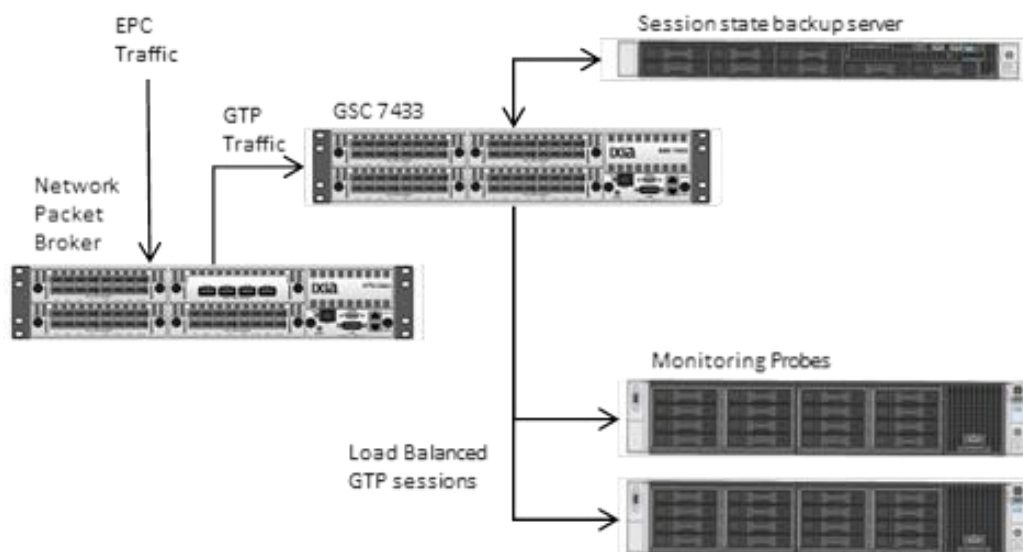

IXIA GTP SESSION CONTROLLER SESSION STATE RECOVERY APPLIANCE

DATA SHEET

SESSION STATE RECOVERY APPLIANCE OPTION FOR GSC 7433

The GSC Session State Recovery Appliance is a GTP Session Controller (GSC) option that improves the integrity of mobility network visibility. The GSC delivers GTP-session-aware load distribution for large-scale mobility networks, where live subscriber sessions are in the millions. For such networks, the flexibility to redeploy or upgrade the GSC while maximizing uptime is critical to ensuring robustness of the deployed visibility solution.

HIGHLIGHTS

- Ongoing backup and automatic recovery of session distribution state
- Resume session-aware distribution within minutes of system restart
- Seamless GSC integration for easy configuration and management
- NEBS-certified, industry-standard hardware designed to easily integrate with common deployment practices

The Session State Recovery feature is licensed separately, and deployed on an external appliance. The supported appliance hardware is the HP ProLiant DL380p Gen9, which must be purchased directly from HP or an HP reseller. See the Ordering Information section for configuration details.