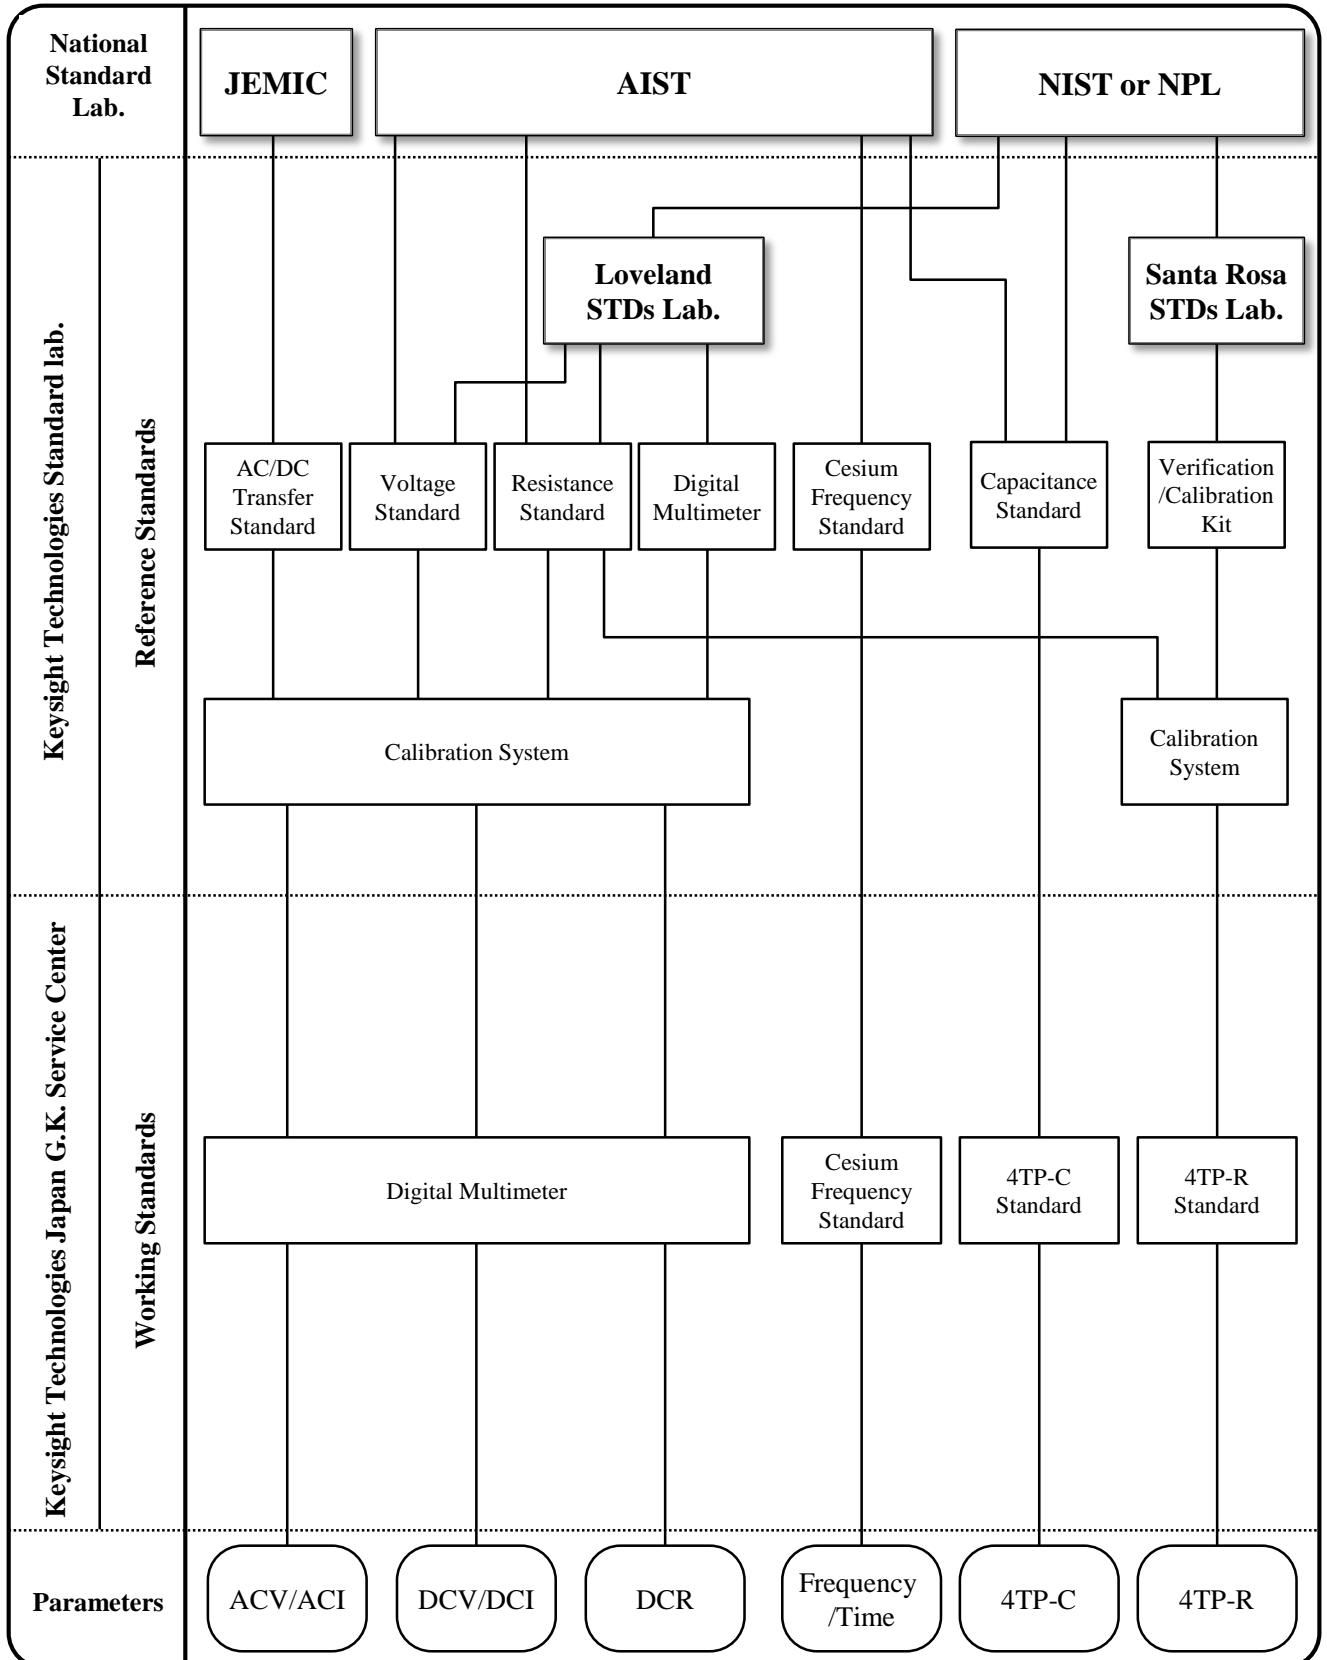

**Keysight Technologies Japan K.K.**  
**Service Center**  
**Traceability Chart**

AIST  
 JEMIC  
 NIST  
 NPL  
 Loveland STDs Lab.  
 Santa Rosa STDs Lab.

Advanced Industrial Science and Technology  
 Japan Electric Meters Inspection Corporation  
 National Institute of Standards and Technology(USA)  
 National Physical Laboratory(UK)  
 Keysight Technologies Loveland Standard Lab.  
 Keysight Technologies Santa Rosa Standard Lab.

**Keysight Technologies Japan K.K.  
Service Center  
Traceability Chart**

AIST  
METAS  
NIST  
PTB  
NPL  
Santa Rosa STDs Lab.  
Roseville STDs Lab.  
Boeblingen STDs. Lab.  
El Segundo STDs Lab.

Advanced Industrial Science and Technology  
Federal Office of Metrology (Swiss)  
National Institute of Standards and Technology(USA)  
Physikalisch-Technische Bundesanstalt(Germany)  
National Physical Laboratory(UK)  
Keysight Technologies Santa Rosa Standard Lab.  
Keysight Technologies Roseville Standard Lab.  
Keysight Technologies Boeblingen Standard Lab.  
Keysight Technologies El Segundo Standard Lab.