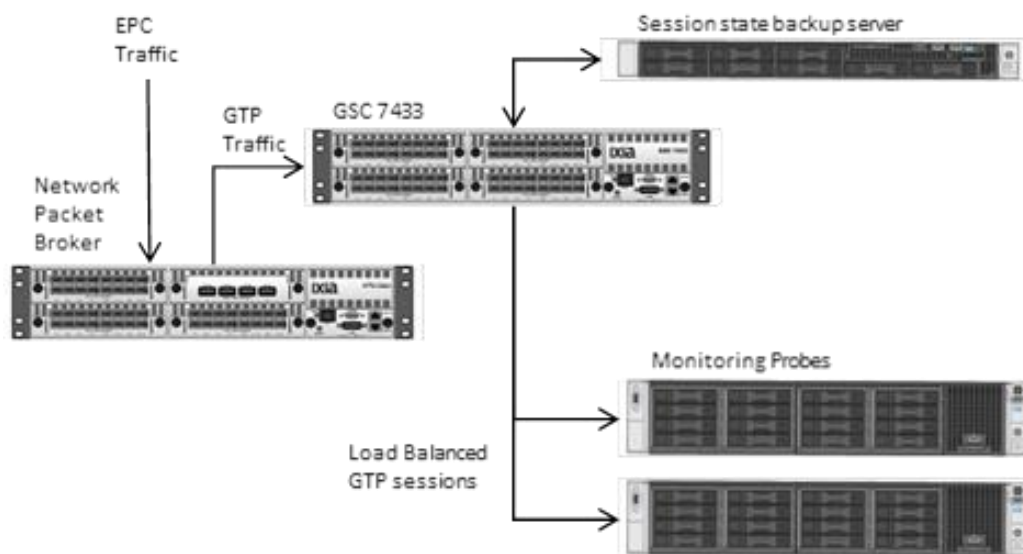

HIGHLIGHTS

- Ongoing backup and automatic recovery of session distribution state
- Resume session-aware distribution within minutes of system restart
- Seamless GSC integration for easy configuration and management
- NEBS-certified, industry-standard hardware designed to easily integrate with common deployment practices

The Session State Recovery feature is licensed separately, and deployed on an external appliance. The supported appliance hardware is the HP ProLiant DL380p Gen9, which must be purchased directly from HP or an HP reseller. See the Ordering Information section for configuration details.